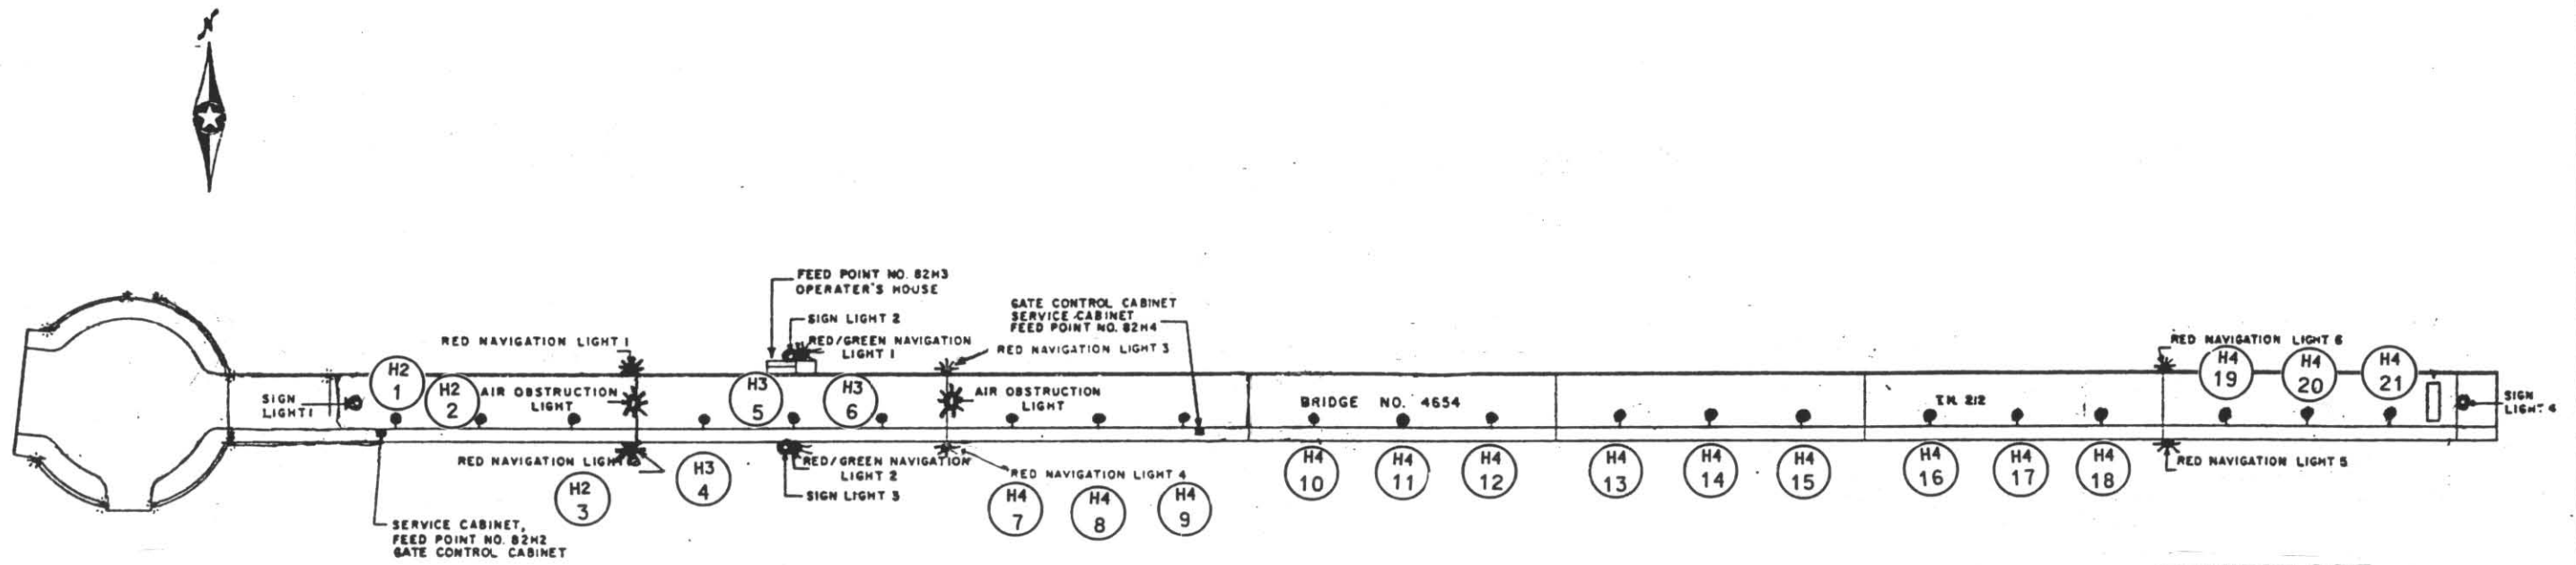

TOTAL
21 - ??? WATT HIGH PRESSURE SODIUM LIGHTS
4 - 175 WATT MERCURY VAPOR SIGN LIGHTS
2 - AIR OBSTRUCTION LIGHTS
10 - RIVER NAVIGATION LIGHTS

EXHIBIT 327
T.H. 212, STILLWATER BRIDGE
STILLWATER
N.S.P.

FD. PTS. 82H2, 82H3, 82H4

BRIDGE NO.
4654