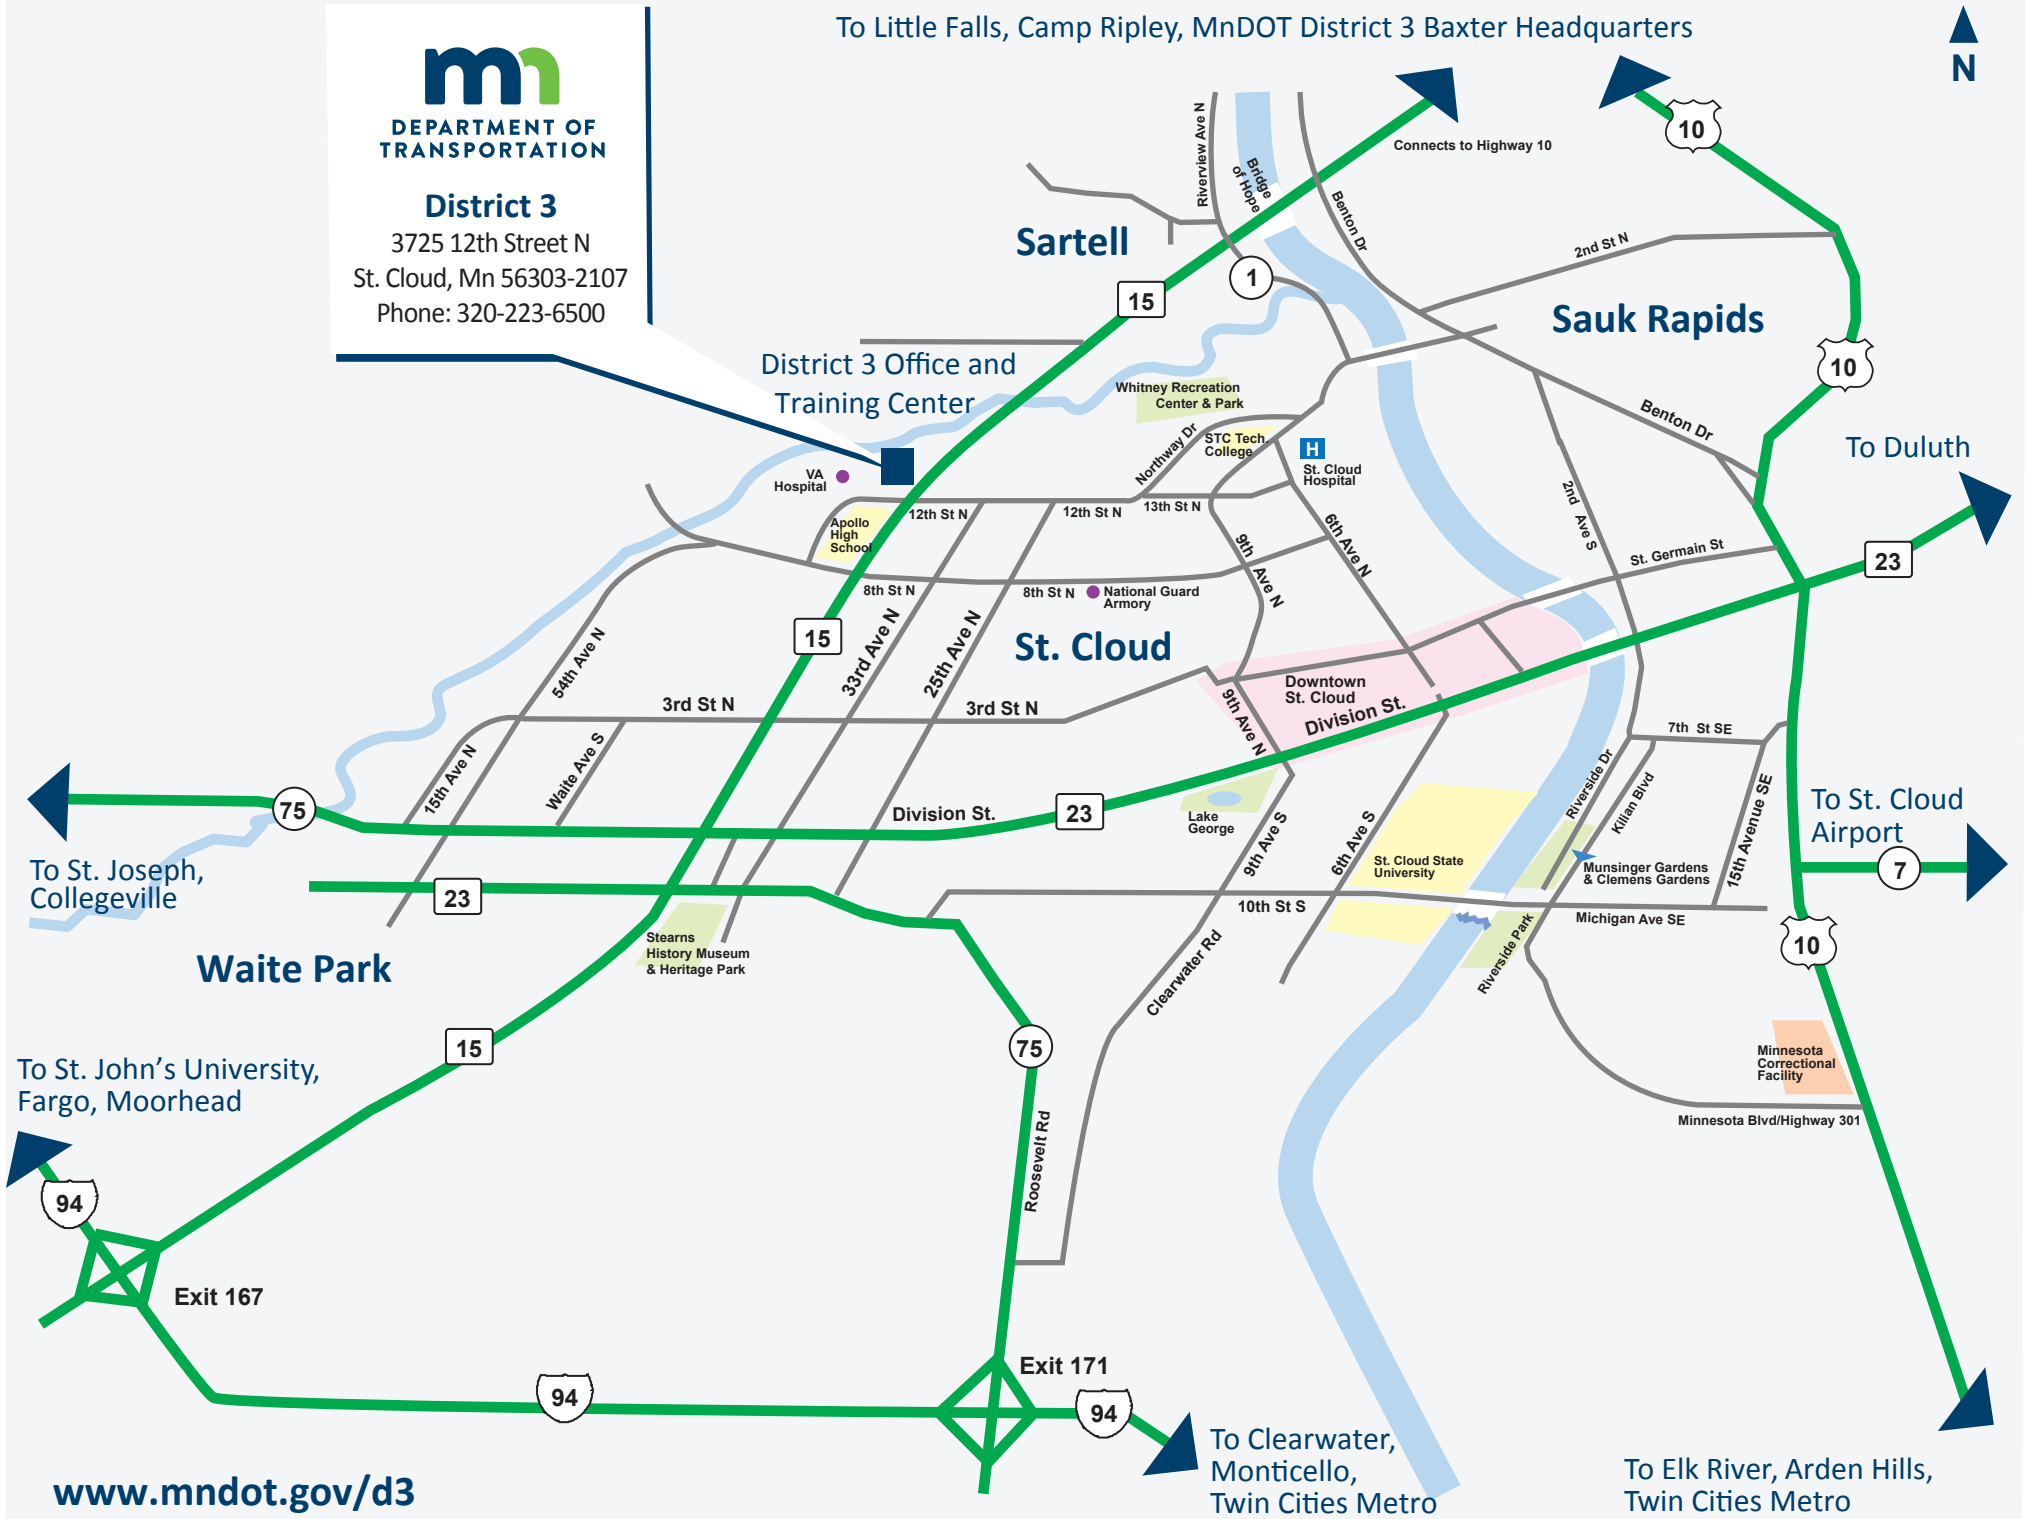

District 3

3725 12th Street N
St. Cloud, Mn 56303-2107
Phone: 320-223-6500

To Little Falls, Camp Ripley, MnDOT District 3 Baxter Headquarters

District 3 Office and Training Center

Sartell

Sauk Rapids

St. Cloud

Waite Park

To St. Joseph, Collegeville

To St. John's University, Fargo, Moorhead

To Clearwater, Monticello, Twin Cities Metro

To Elk River, Arden Hills, Twin Cities Metro