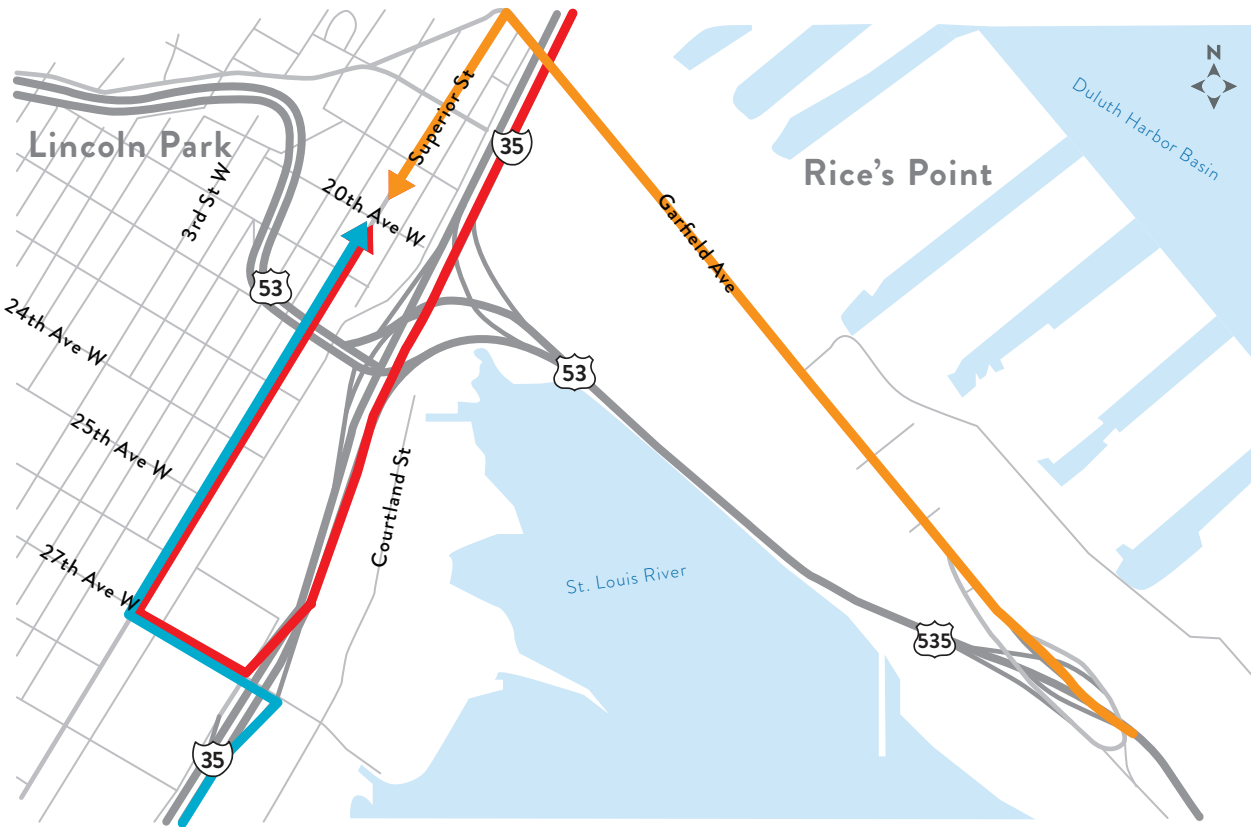

# Lincoln Park Access Routes

### — South bound I-35

Detour I-35 SB to  
27th Ave W

### — North bound I-35

### — North bound 535

Garfield Ave and turn left  
at Superior St.