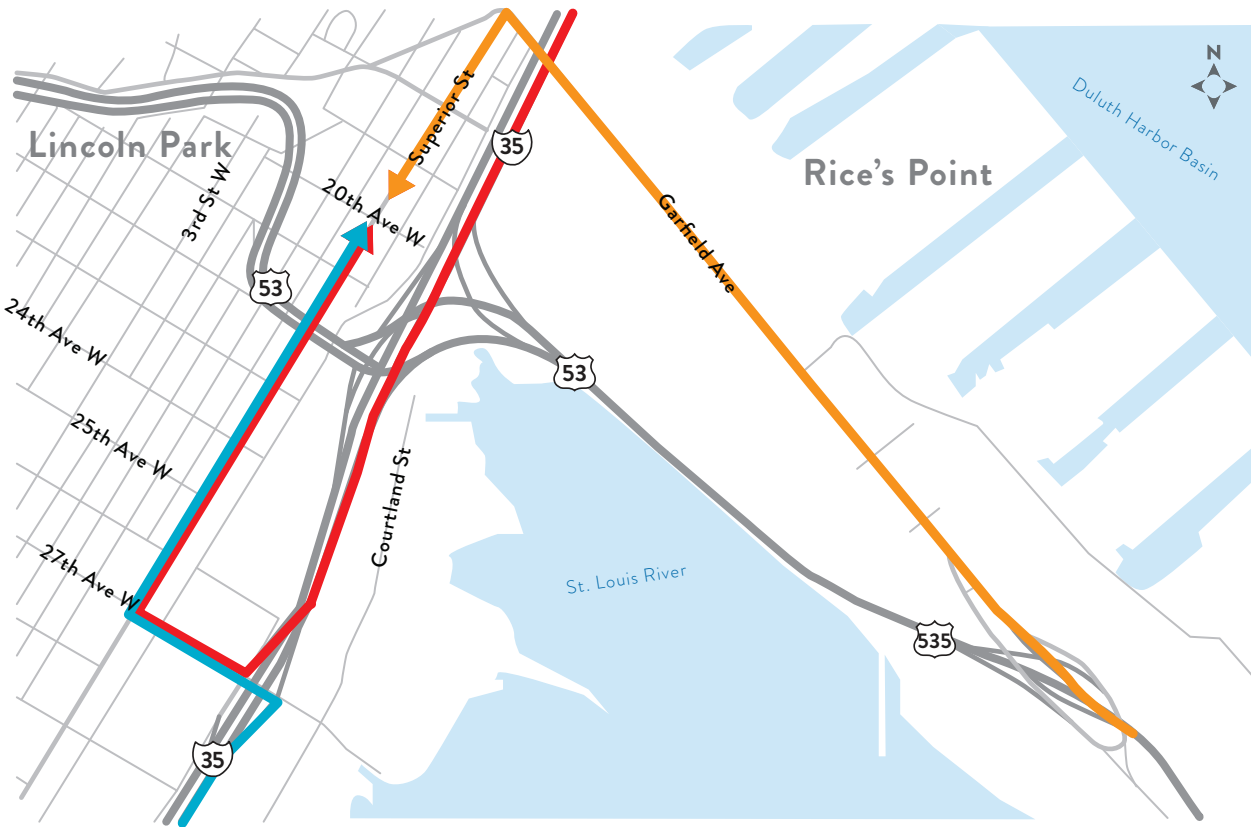

Lincoln Park Access Routes

Phase 4

Current - Fall 2023

South bound I-35

Detour I-35 SB to
27th Ave W

North bound I-35

South bound 53

North bound 535

Garfield Ave and turn left
at Superior St.