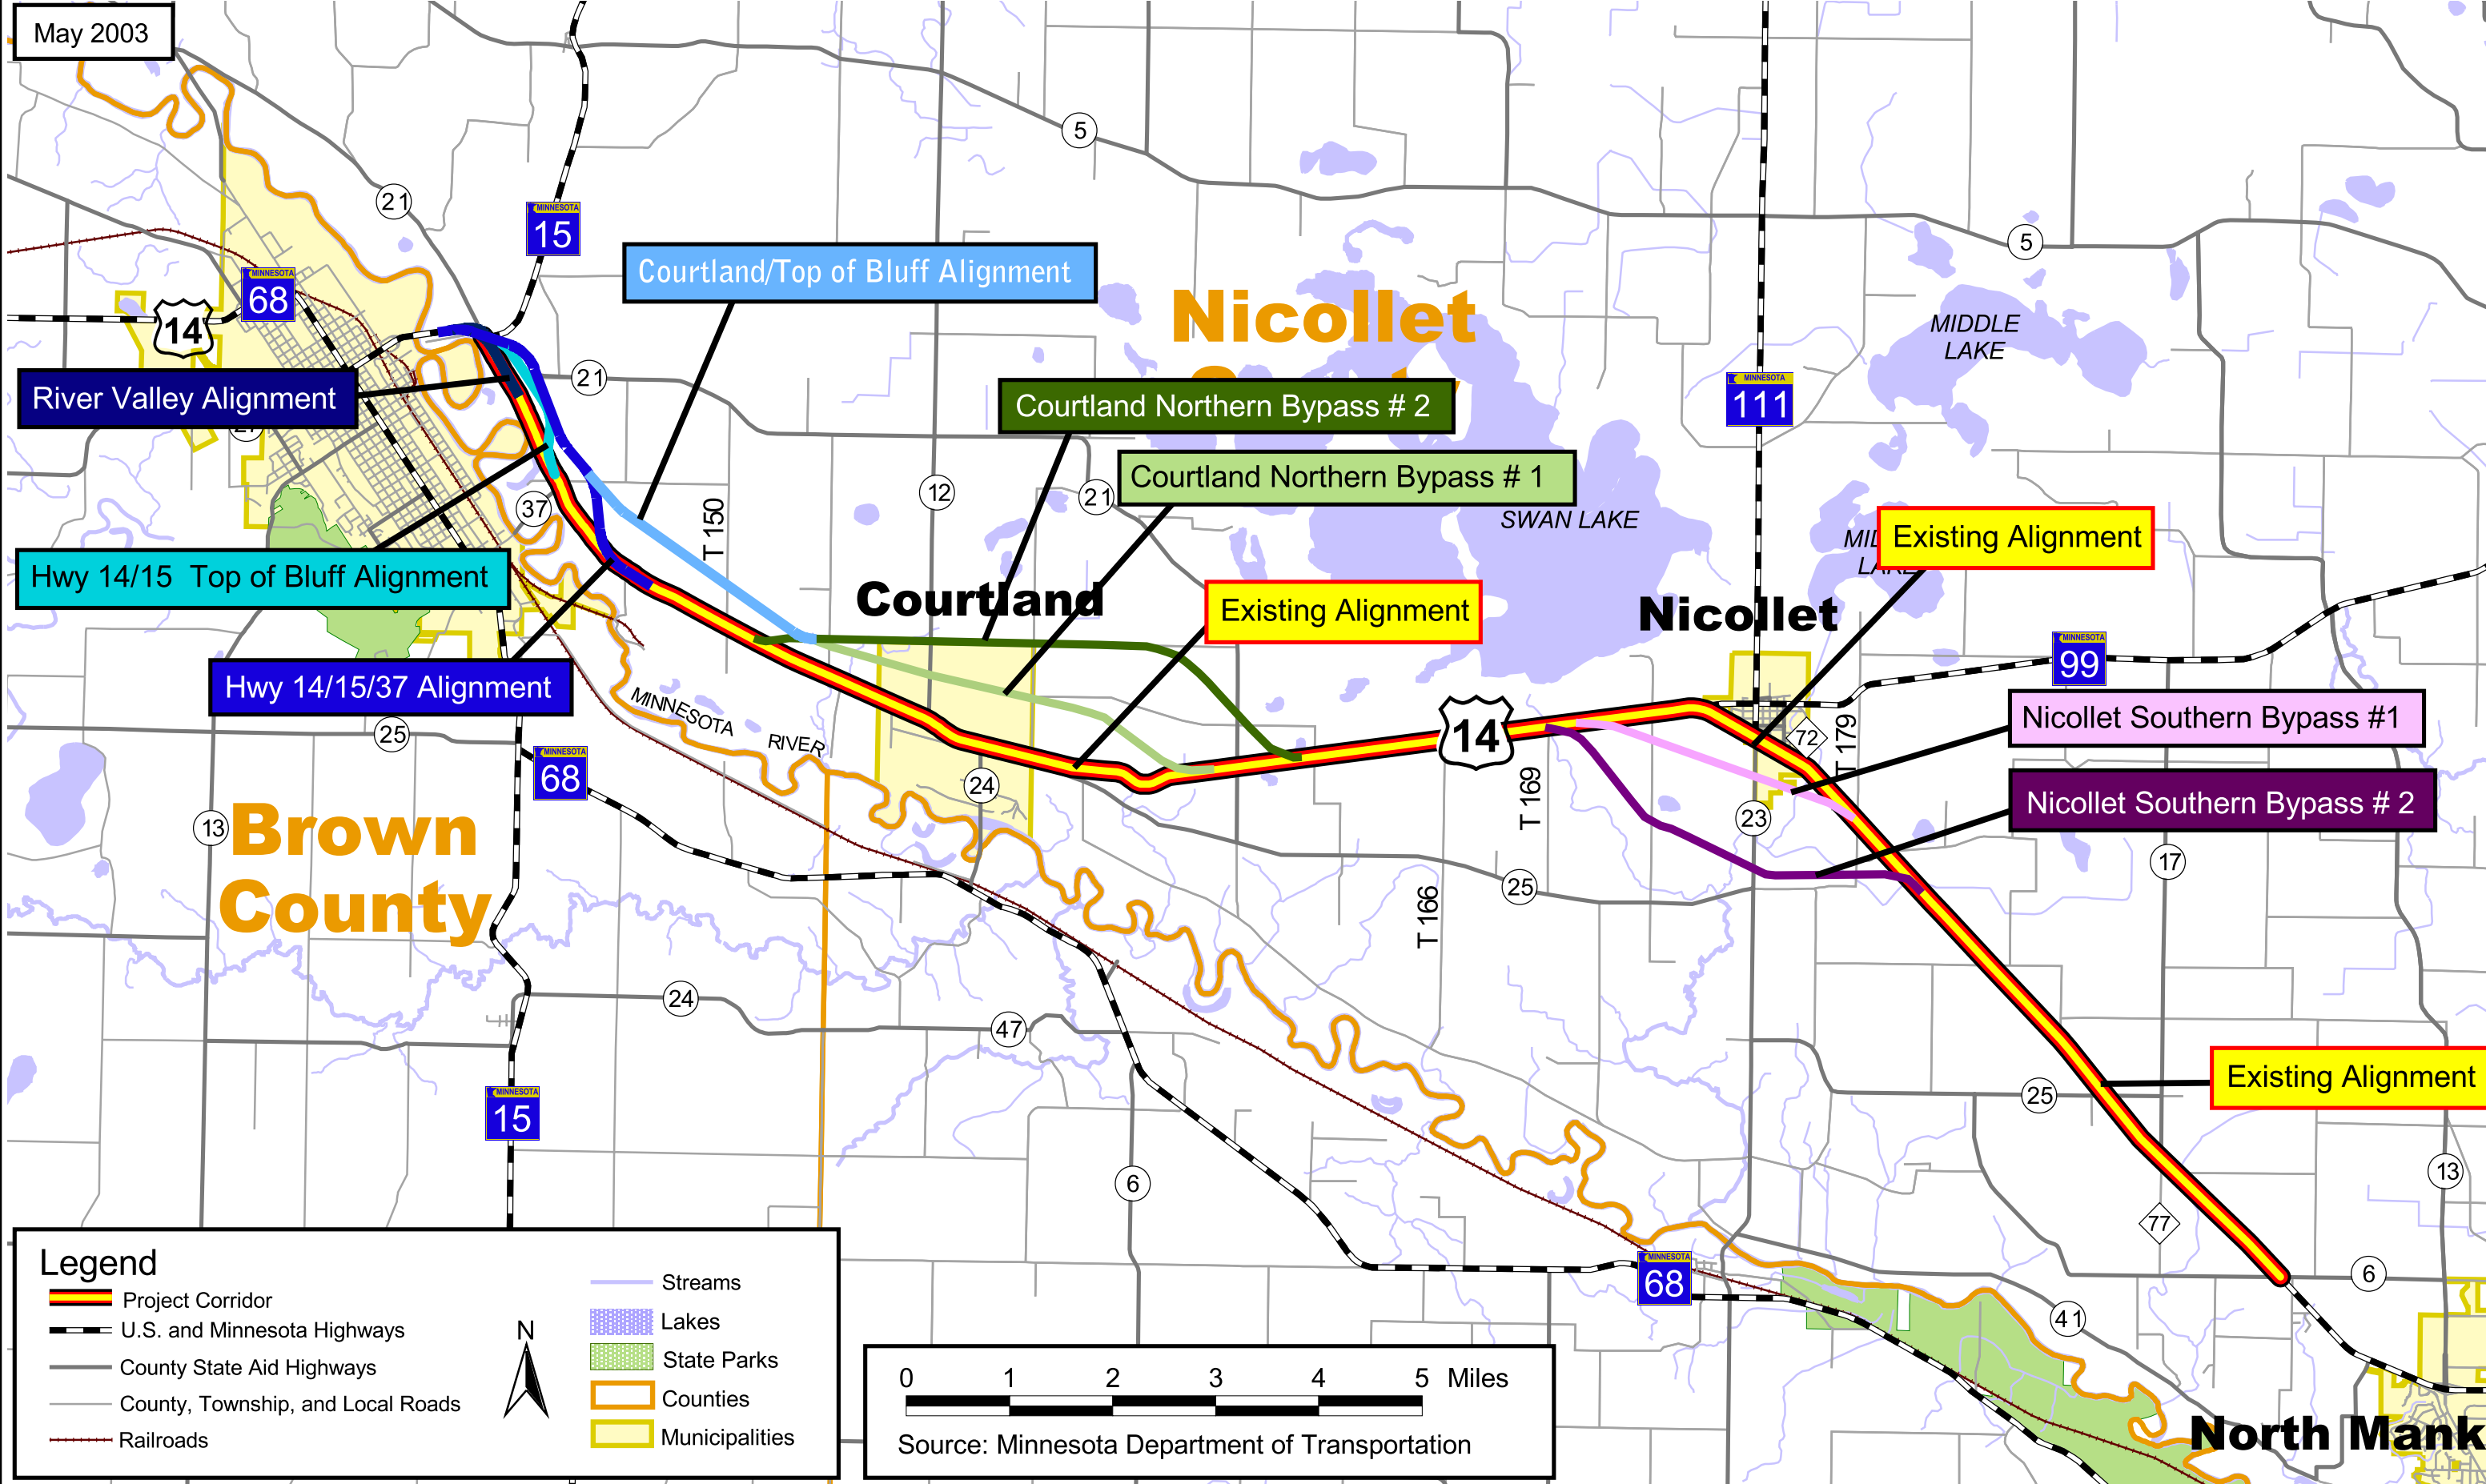

May 2003

**Legend**

- Project Corridor
- U.S. and Minnesota Highways
- County State Aid Highways
- County, Township, and Local Roads
- Railroads
- Streams
- Lakes
- State Parks
- Counties
- Municipalities

0 1 2 3 4 5 Miles

Source: Minnesota Department of Transportation