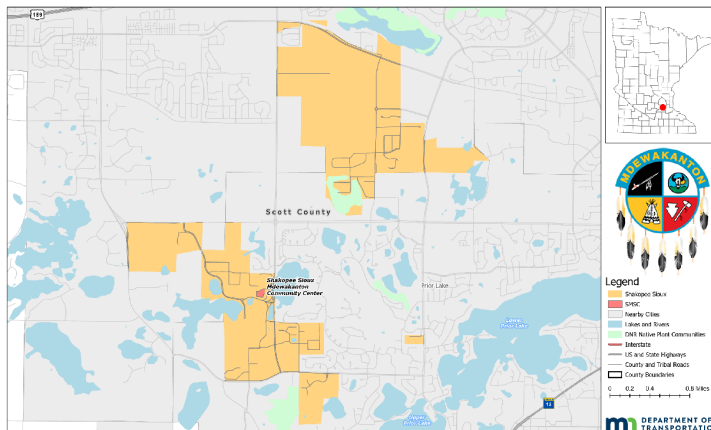

## Shakopee Mdewakanton Sioux Community

### Mdewakanton – “Dwellers of the Spirit Lake” in Dakota

The Shakopee Mdewakanton Sioux Community (SMSC) is a federally recognized, sovereign Dakota tribal government located southwest of Minneapolis/St. Paul.

#### Shakopee Mdewakanton Sioux Community (Medwakanton)