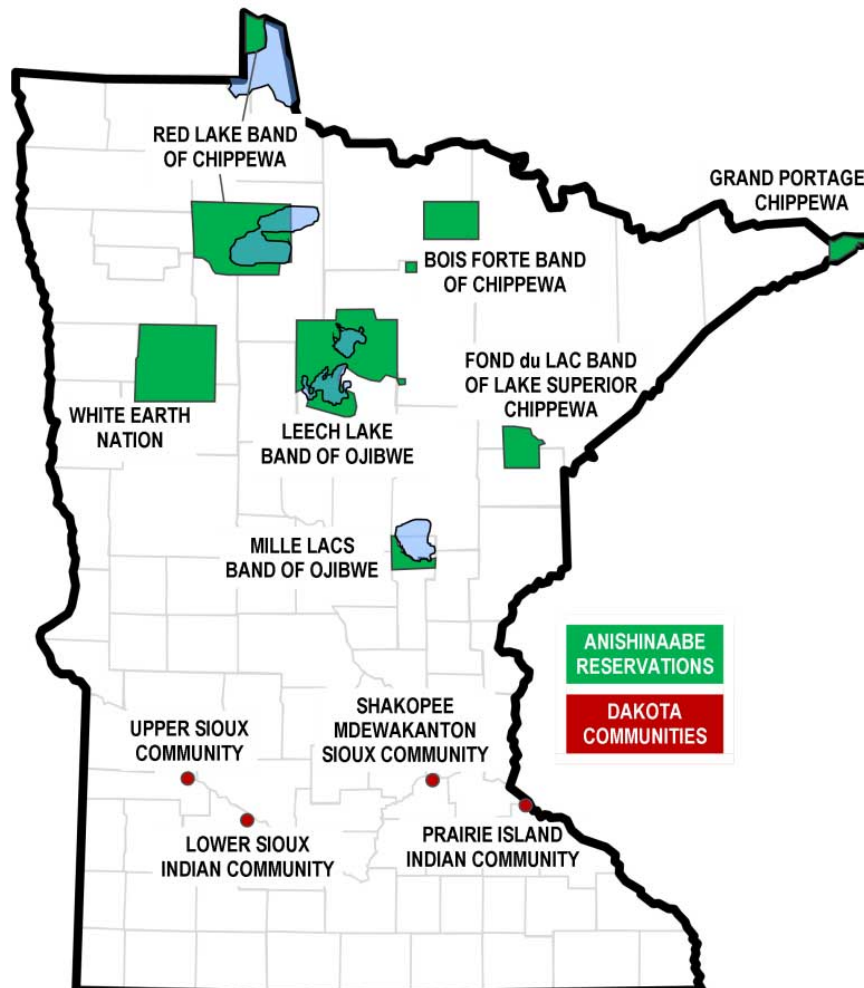

Visit Tribal Nations in Minnesota!

View the map to see the location of each tribe in Minnesota. On page 2 and 3 there is a table that provides information (and links) to family-friendly cultural events, museums, historical sites, and more! All events and destinations included are open to the public.

Please read before attending a Powwow or Wacipi:

- [Mille Lacs Band of Ojibwe Powwow Etiquette](#)
- [Prairie Island Indian Community Wacipi Etiquette](#)

Tribal Nations in Minnesota Map:

Cultural Events, Museums, Historical Sites listed by Tribal Nation:

Tribe	Museum & Historical Sites	Powwow or Wacipi	Additional Information
Bois Forte Band of Chippewa Ojibwe Community and member of the Minnesota Chippewa Tribe	Bois Forte Heritage Center & Cultural Museum	June 3-4, 2022 Sahgiibahgah Powwow	
Fond du Lac Band of Lake Superior Chippewa Ojibwe Community and member of the Minnesota Chippewa Tribe	Fond du Lac Reservation Cultural Center & Museum	April 16, 2022 Maple Sugar Moon Powwow	
Grand Portage Band of Lake Superior Chippewa Ojibwe Community and member of the Minnesota Chippewa Tribe	Grand Portage National Monument Heritage Center	August 12-14, 2022 Rendezvous Days and Traditional Powwow	
Leech Lake Band of Ojibwe Ojibwe Community and member of the Minnesota Chippewa Tribe		May 27-29, 2022 Veterans Memorial Powwow June 17-19,2022 Waa Wiye Gaa Maag (Round Lake) Traditional Powwow	Leech Lake Band of Ojibwe 2022 Powwow Schedule
Lower Sioux Indian Community Dakota Community	Lower Sioux Agency	June 10-12, 2022 Lower Sioux Indian Community Wacipi	LSIC Wacipi