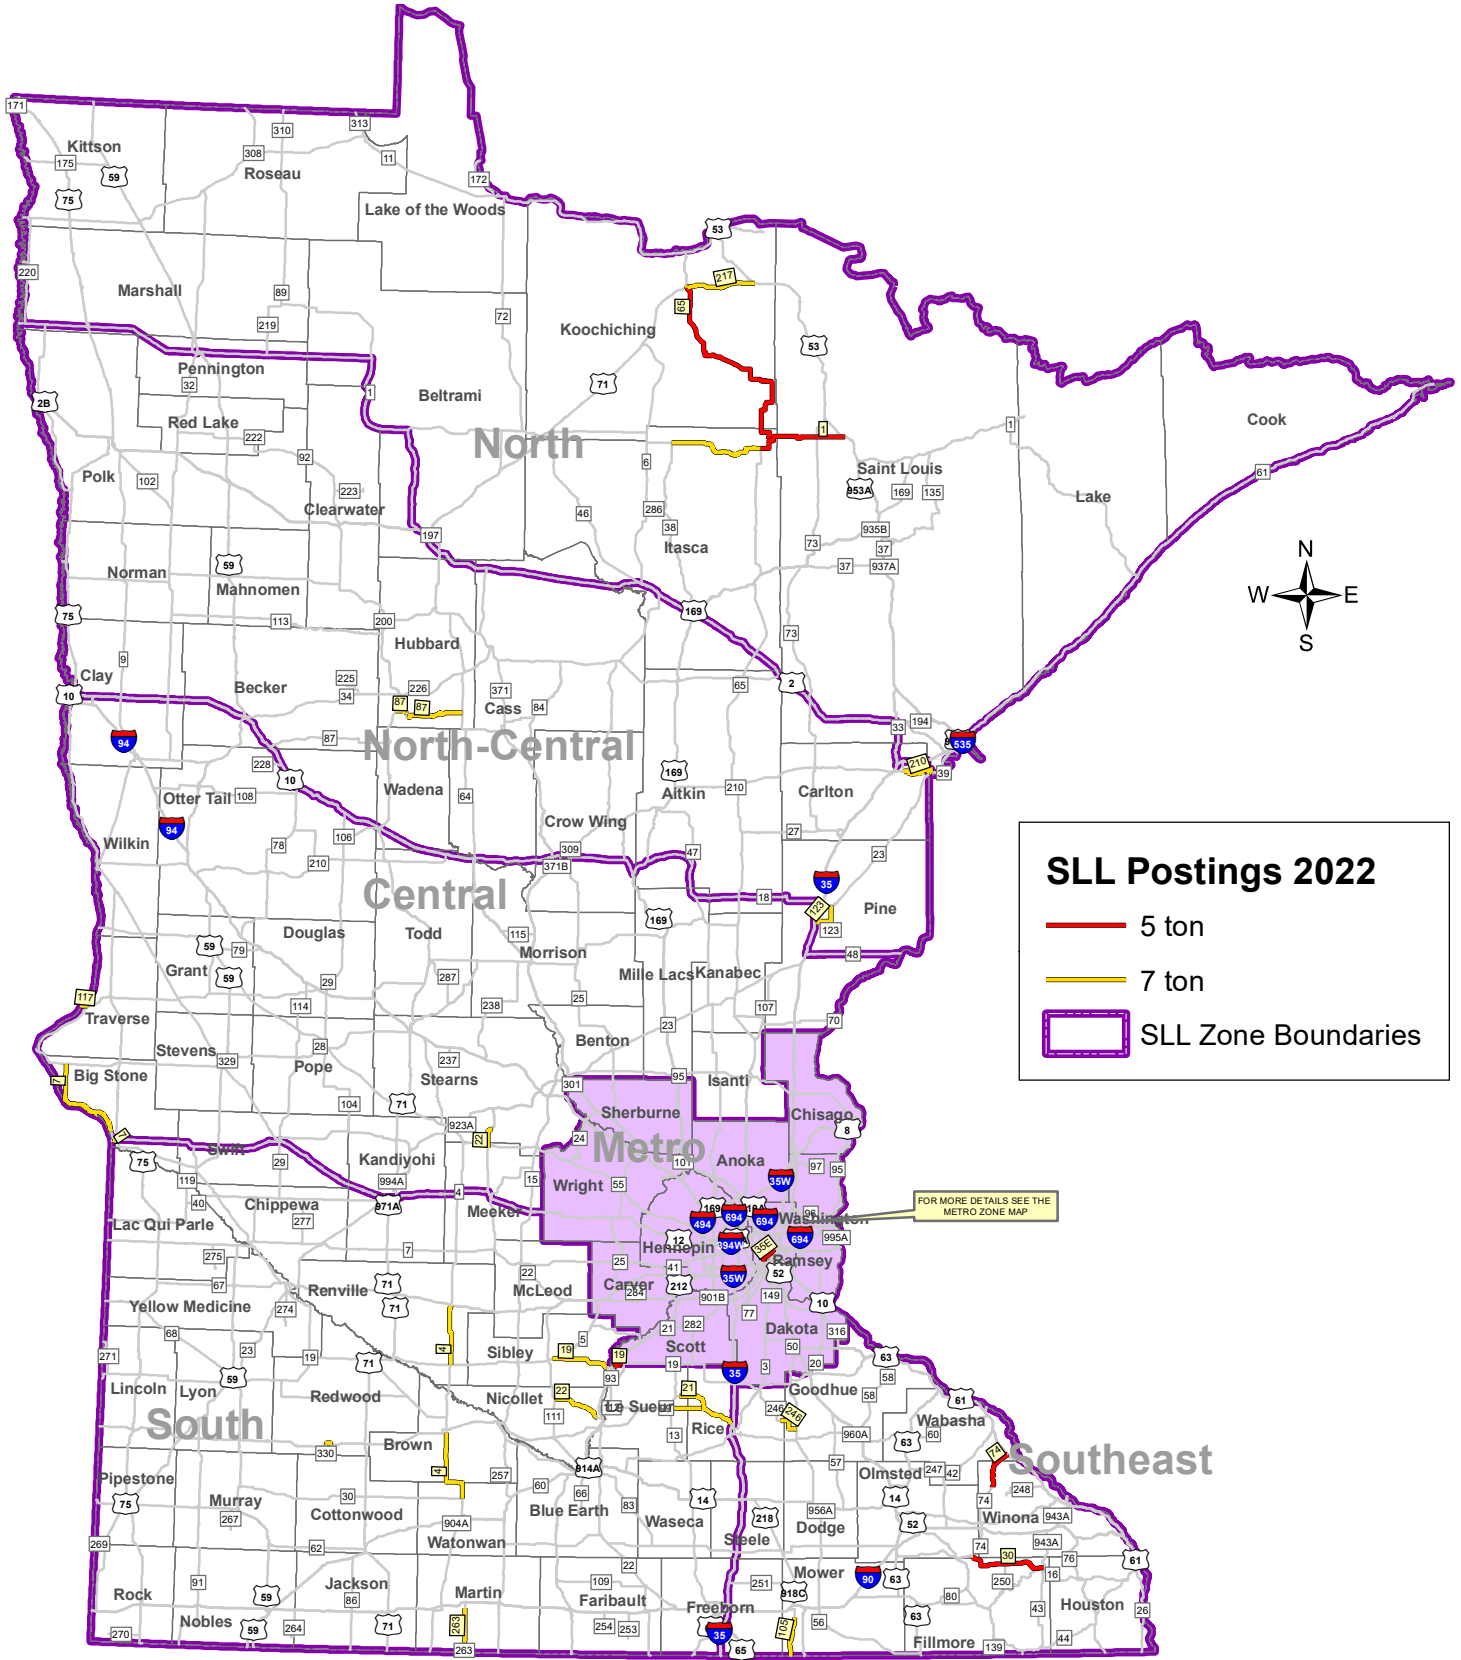

IMPORTANT

These restrictions are subject to change.

The sign erected on the highway governs the load restriction in effect.

Starting dates, restrictions and change information are recorded on the automated phone message center and the website.

Toll Free Hotline: (800) 723-6543

Local Minneapolis/St. Paul Area: (651) 366-5400

Website: www.mndot.gov/loadlimits

STATE OF MINNESOTA DEPARTMENT OF TRANSPORTATION

2022 ROAD RESTRICTION MAP STATEWIDE SPRING LOAD LIMITATIONS

SLL Postings 2022

- 5 ton
- 7 ton
- SLL Zone Boundaries

FOR MORE DETAILS SEE THE METRO ZONE MAP