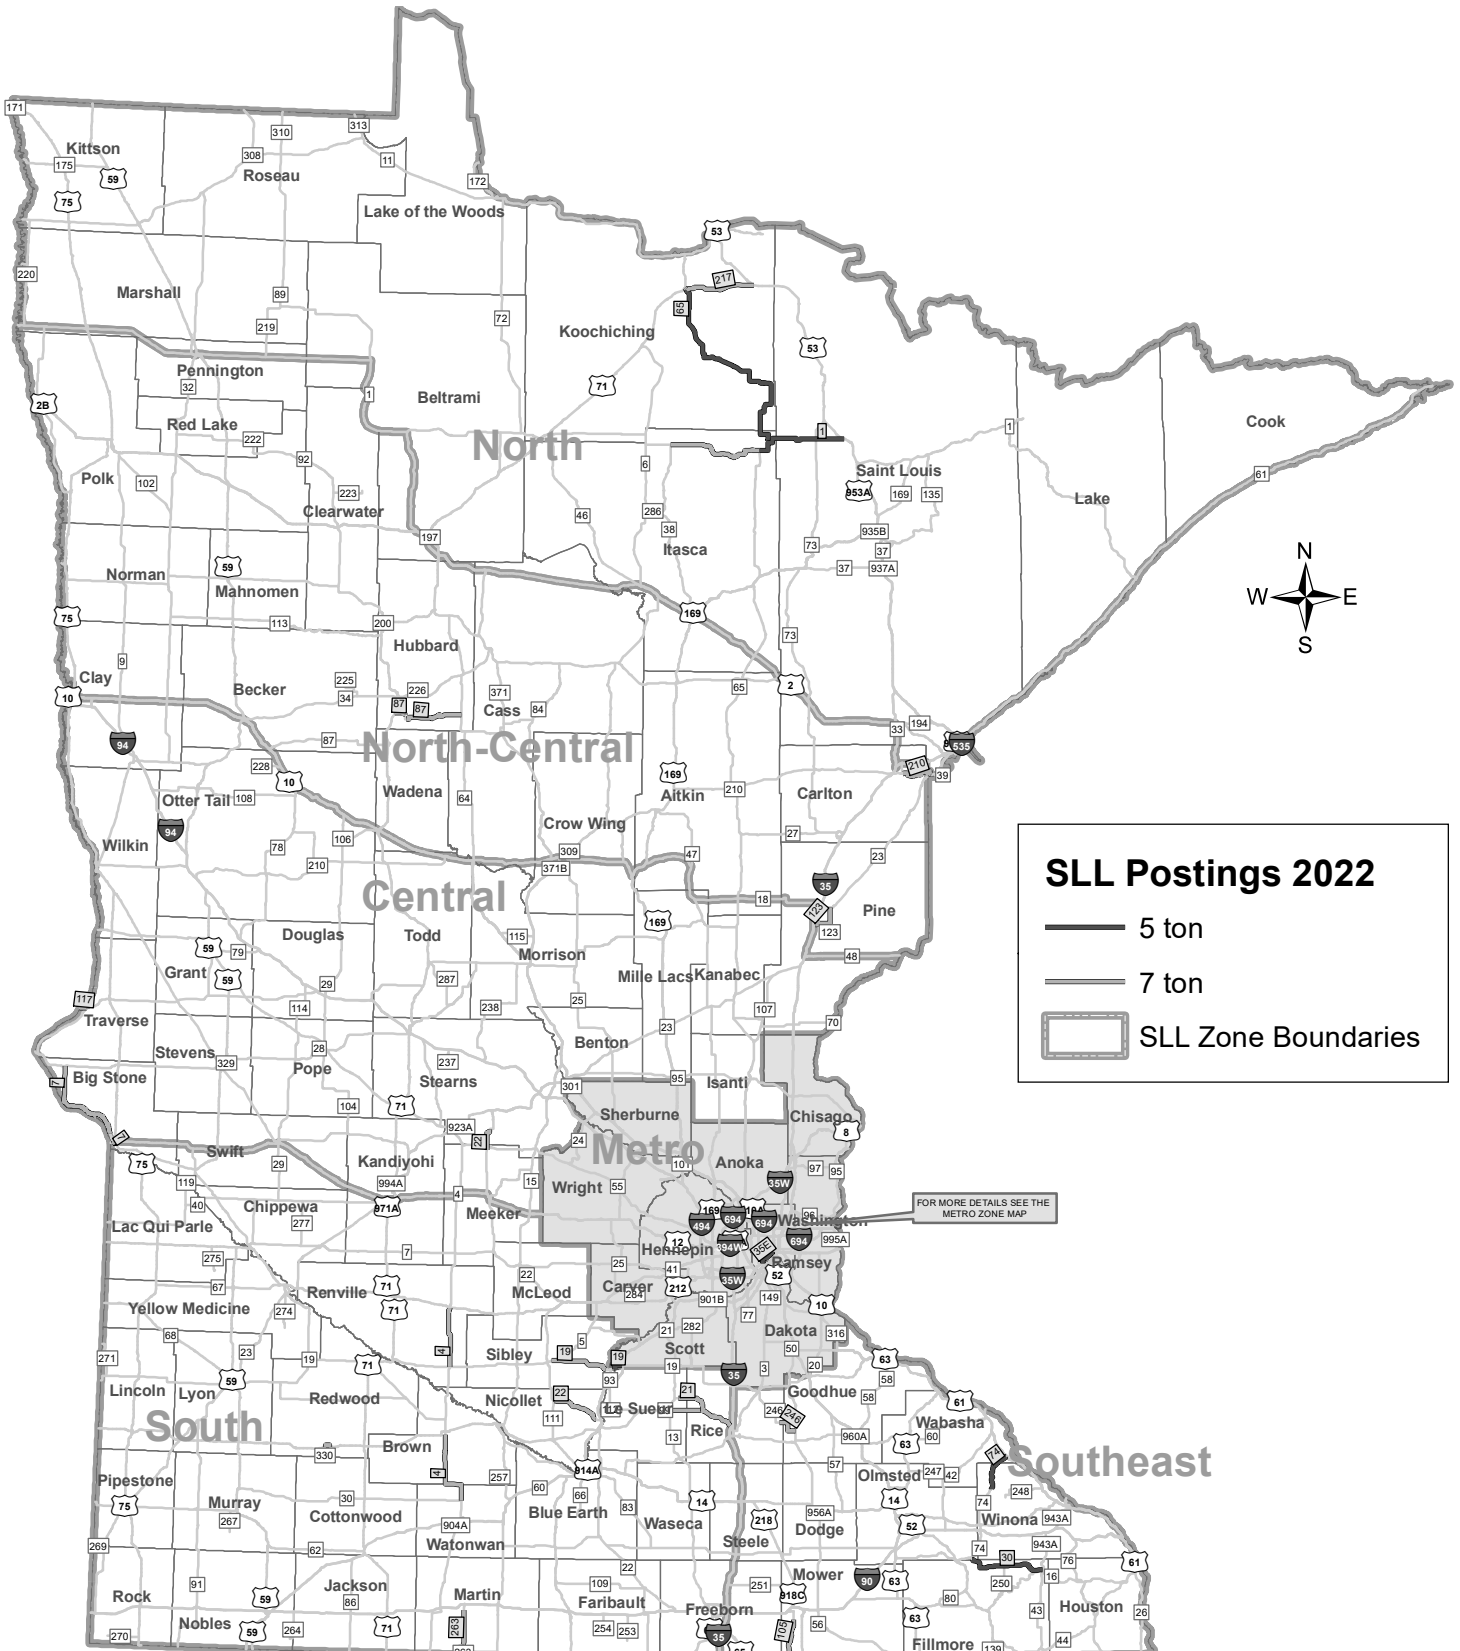

# IMPORTANT

These restrictions are subject to change.

The sign erected on the highway governs the load restriction in effect.

Starting dates, restrictions and change information are recorded on the automated phone message center and the website.

Toll Free Hotline: (800) 723-6543

Local Minneapolis/St. Paul Area: (651) 366-5400

Website: [www.mndot.gov/loadlimits](http://www.mndot.gov/loadlimits)

# STATE OF MINNESOTA DEPARTMENT OF TRANSPORTATION

## 2022 ROAD RESTRICTION MAP STATEWIDE SPRING LOAD LIMITATIONS

**SLL Postings 2022**

- 5 ton
- 7 ton
- SLL Zone Boundaries

FOR MORE DETAILS SEE THE METRO ZONE MAP