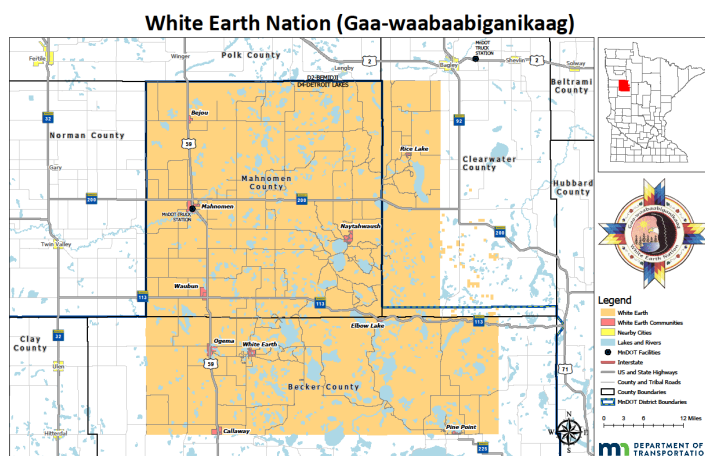

## Tribal-State Relations Training

MN Department of Transportation | 395 John Ireland Blvd – MS 140 | St. Paul, MN 55155

## White Earth Nation

Gaa-waabaabiganikaag – “The place with an abundance of white clay” in Ojibwe

The White Earth Nation is a federally recognized, sovereign Ojibwe tribal government located in northwestern Minnesota, 68 miles east of Fargo and 225 miles northwest of the Twin Cities.