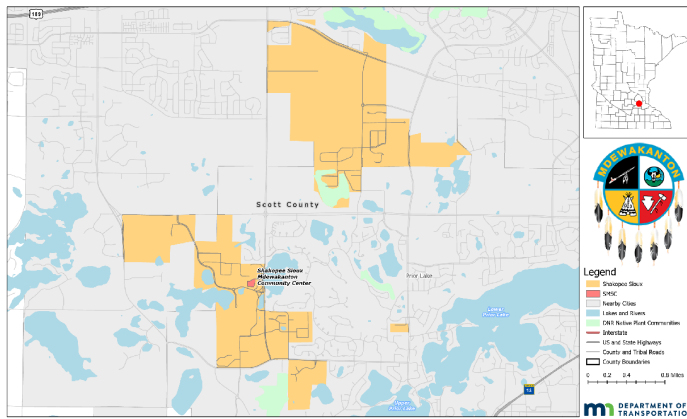

## Tribal-State Relations Training

MN Department of Transportation | 395 John Ireland Blvd – MS 140 | St. Paul, MN 55155

## Shakopee Mdewakanton Sioux Community Mdewakanton – “Dwellers of the Spirit Lake” in Dakota

The Shakopee Mdewakanton Sioux Community (SMSC) is a federally recognized, sovereign Dakota tribal government located southwest of Minneapolis/St. Paul.

### Shakopee Mdewakanton Sioux Community (Mdewakanton)