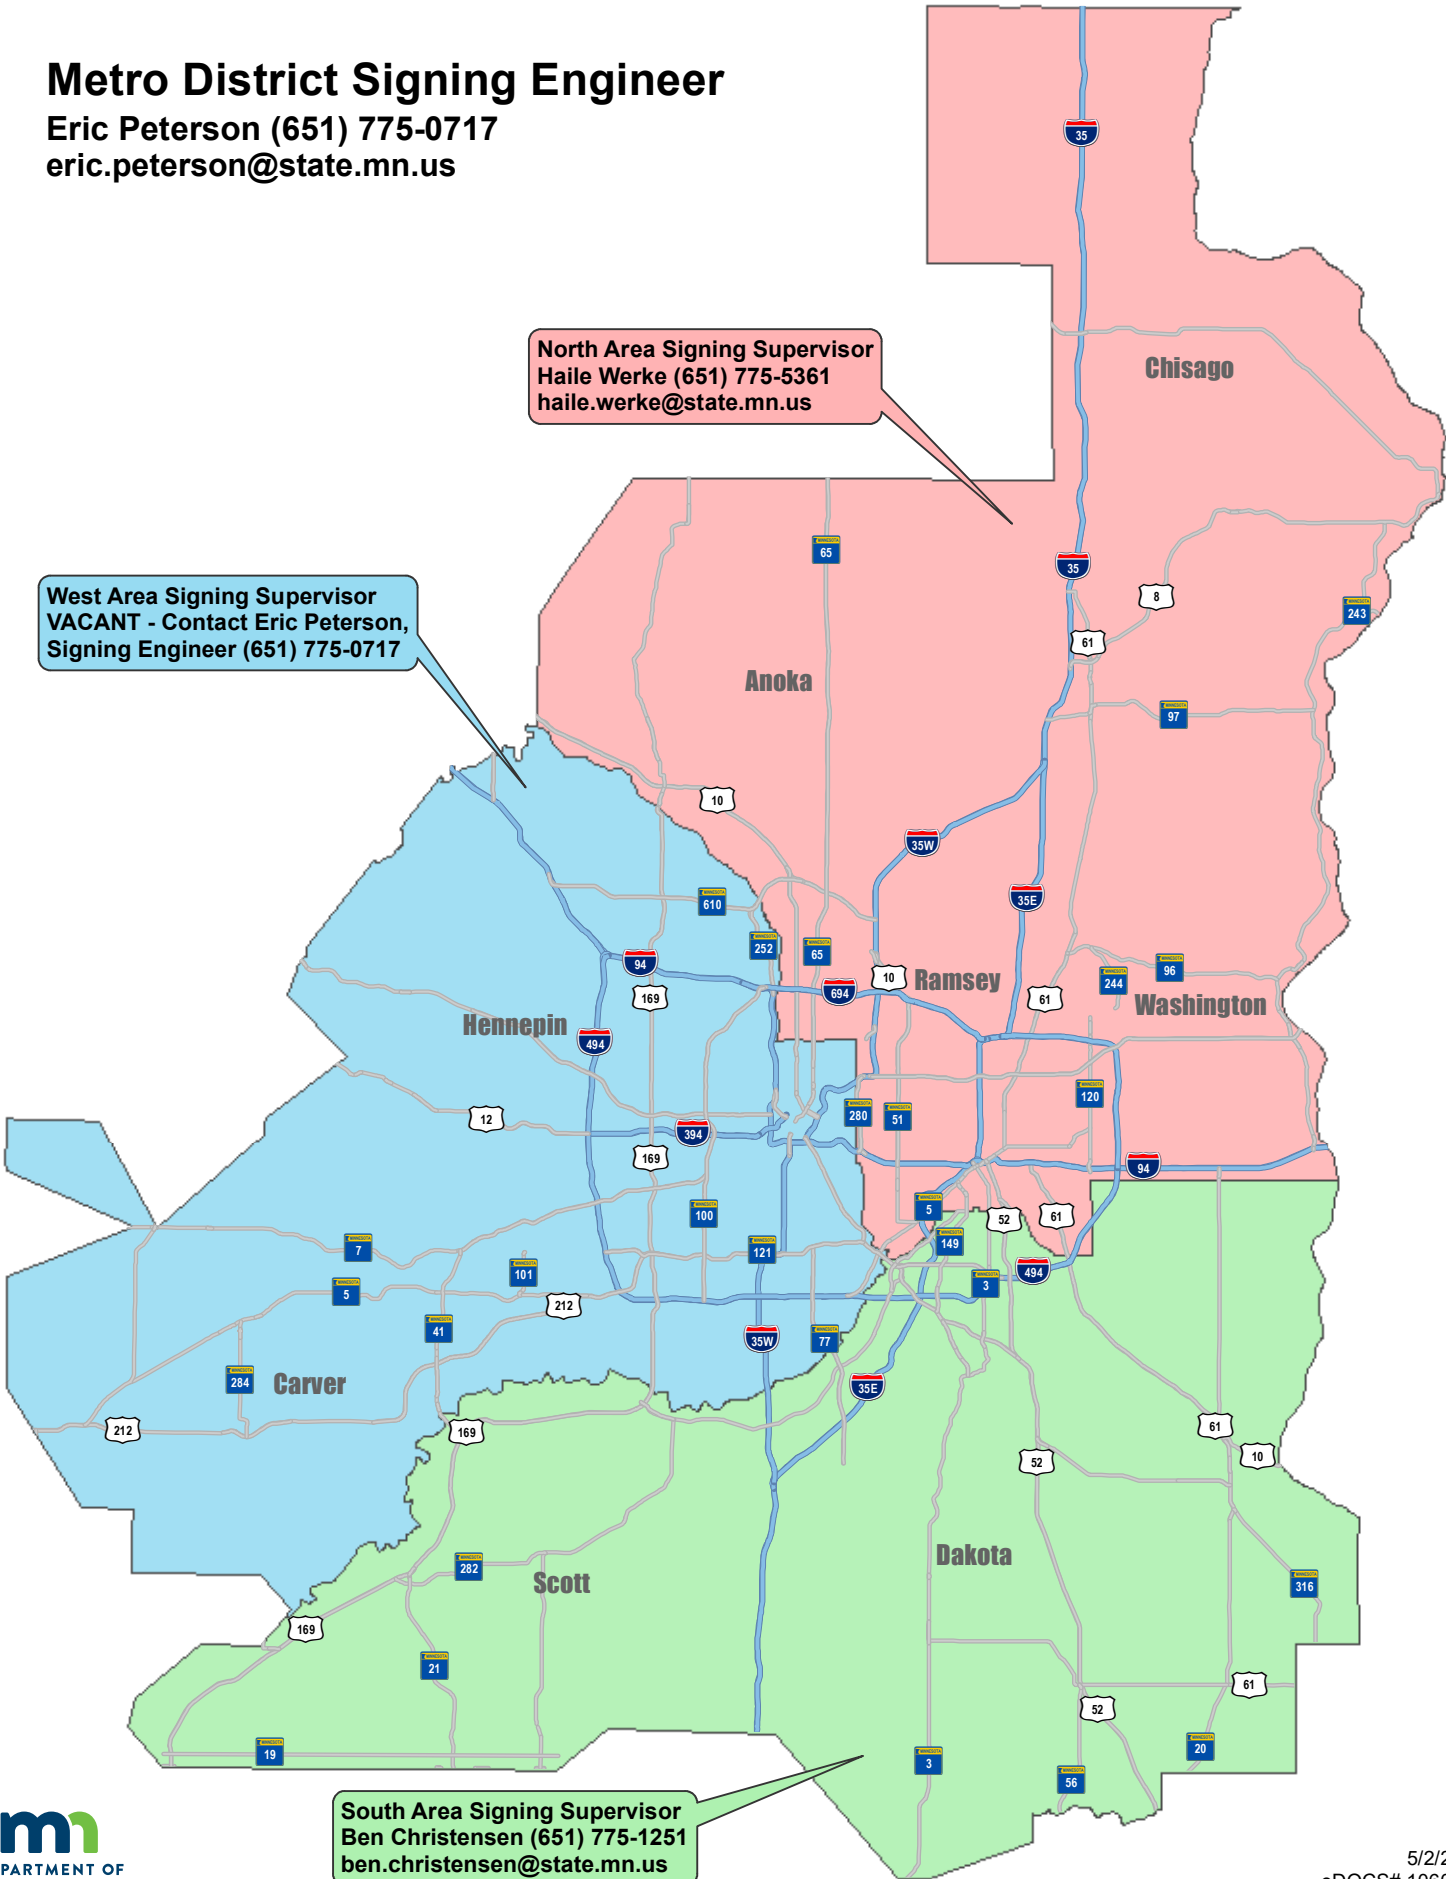

MnDOT Metro District Signing Area Contacts

Metro District Signing Engineer

Eric Peterson (651) 775-0717
eric.peterson@state.mn.us

North Area Signing Supervisor
Haile Werke (651) 775-5361
haile.werke@state.mn.us

West Area Signing Supervisor
VACANT - Contact Eric Peterson,
Signing Engineer (651) 775-0717

South Area Signing Supervisor
Ben Christensen (651) 775-1251
ben.christensen@state.mn.us